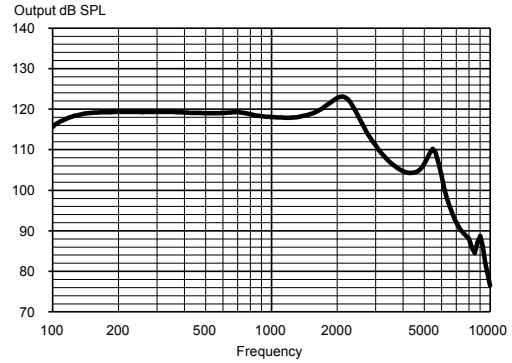

USER CONTROL

- InterEar volume control
- InterEar program shift
- LED indicator

ACCESSORIES

- RC-DEX, M-DEX and TV-DEX
- SCOLA FLEX-i
- SCOLA TALK
- Design integrated DAI adaptor

S2-VSD-P

MAXIMUM OUTPUT - EAR SIMULATOR

IEC 60118-0

MAXIMUM OUTPUT - 2CC COUPLER

IEC 60118-7 / ANSI S3.22-2003

OUTPUT - EAR SIMULATOR

IEC 60118-0

OUTPUT - 2CC COUPLER

IEC 60118-7 / ANSI S3.22-2003

Technical data Typical data obtained through standard pure tone measurements.
Hearing aid set to Compass Test mode 1, unless stated otherwise.
Measured using a standard ITE coupler and a custom ear-tip.