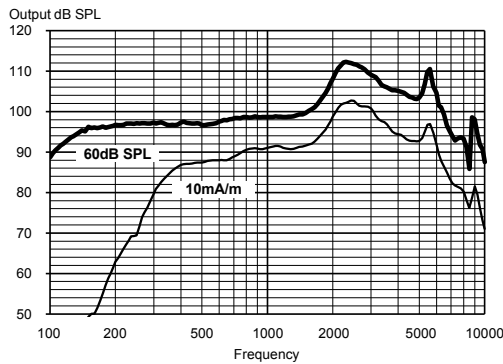

IEC 60118-0

MAXIMUM OUTPUT - 2CC COUPLER

IEC 60118-7 / ANSI S3.22-2003

OUTPUT - EAR SIMULATOR

IEC 60118-0

OUTPUT - 2CC COUPLER

IEC 60118-7 / ANSI S3.22-2003

Technical data Typical data obtained through standard pure tone measurements.
Hearing aid set to Compass Test mode 1, unless stated otherwise.
Measured using a standard ITE coupler and a custom ear-tip.

		IEC 60118-0	ANSI S3.22-2003 / IEC 60118-7
OSPL90	2500 Hz	127 dB SPL	118 dB SPL
	Peak	132 dB SPL	123 dB SPL
	Average	126 dB SPL	119 dB SPL
Acoustic output (Input 60 dB SPL)	2500 Hz	111 dB SPL	101 dB SPL
	Peak	112 dB SPL	103 dB SPL
	Average	101 dB SPL	96 dB SPL
Max gain (Input 50 dB SPL, Compass Max gain test mode)	2500 Hz	68 dB	59 dB
	Peak	72 dB	64 dB
	Average	68 dB	59 dB
Telecoil output (Input 10 mA/m)	2500 Hz	103 dB SPL	93 dB SPL
	Peak	103 dB SPL	93 dB SPL
	Average	93 dB SPL	88 dB SPL
Frequency range		100 Hz - 9400 Hz	100 Hz - 7100 Hz
Harmonic distortion (Input 70 dB SPL)	500 Hz	0.2%	0.2%
	800 Hz	0.6%	0.4%
	1600 Hz	0.1%	0.1%
Equivalent input noise		17 dB SPL	20 dB SPL
Battery drain (stand by)		1.15 mA	1.15 mA
Battery drain		1.16 mA	1.19 mA
Battery life / hours (Type 675 Zn-Air, 600 mAh)		515 (>475)	505 (>460)
Mobile phone immunity		IRIL: -8/-18 dB SPL	U-rating: M3 / T3