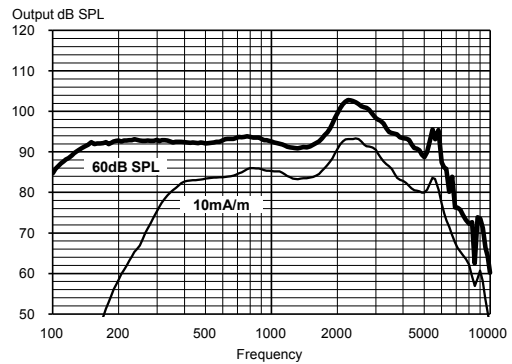

IEC 60118-0

MAXIMUM OUTPUT - 2CC COUPLER

IEC 60118-7 / ANSI S3.22-2003

OUTPUT - EAR SIMULATOR

IEC 60118-0

OUTPUT - 2CC COUPLER

IEC 60118-7 / ANSI S3.22-2003

Technical data Typical data obtained through standard pure tone measurements.
Hearing aid set to Compass Test mode 1, unless stated otherwise.
Measured using a standard ITE coupler and a custom ear-tip.

		IEC 60118-0	ANSI S3.22-2003 / IEC 60118-7
OSPL90	2500 Hz	127 dB SPL	118 dB SPL
	Peak	132 dB SPL	123 dB SPL
	Average	126 dB SPL	119 dB SPL
Acoustic output (Input 60 dB SPL)	2500 Hz	111 dB SPL	101 dB SPL
	Peak	112 dB SPL	103 dB SPL
	Average	101 dB SPL	96 dB SPL
Max gain (Input 50 dB SPL, Compass Max gain test mode)	2500 Hz	68 dB	59 dB
	Peak	72 dB	64 dB
	Average	68 dB	59 dB
Telecoil output (Input 10 mA/m)	2500 Hz	103 dB SPL	93 dB SPL
	Peak	103 dB SPL	93 dB SPL
	Average	93 dB SPL	88 dB SPL
Frequency range		100 Hz - 9400 Hz	100 Hz - 7100 Hz
Harmonic distortion (Input 70 dB SPL)	500 Hz	0.2%	0.2%
	800 Hz	0.6%	0.4%
	1600 Hz	0.1%	0.1%
Equivalent input noise		17 dB SPL	20 dB SPL
Battery drain (stand by)		1.15 mA	1.15 mA
Battery drain		1.16 mA	1.19 mA
Battery life / hours (Type 675 Zn-Air, 600 mAh)		515 (>475)	505 (>460)
Mobile phone immunity		IRIL: -8/-18 dB SPL	U-rating: M3 / T3