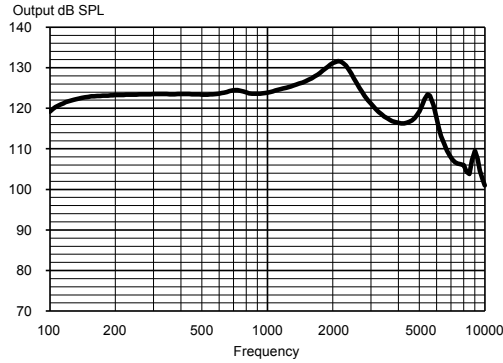

USER CONTROL

- InterEar volume control
- InterEar program shift
- LED indicator

ACCESSORIES

- RC-DEX, M-DEX and TV-DEX
- SCOLA FLEX-i
- SCOLA TALK
- Design integrated DAI adaptor

S2-VSD-P

MAXIMUM OUTPUT - EAR SIMULATOR

IEC 60118-0

MAXIMUM OUTPUT - 2CC COUPLER

IEC 60118-7 / ANSI S3.22-2003

OUTPUT - EAR SIMULATOR

IEC 60118-0

OUTPUT - 2CC COUPLER

IEC 60118-7 / ANSI S3.22-2003

Technical data Typical data obtained through standard pure tone measurements.
Hearing aid set to Compass Test mode 1, unless stated otherwise.
Measured using a standard ITE coupler and a custom ear-tip.