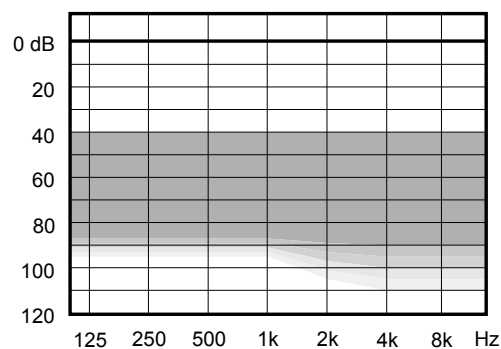

WIDEX SUPER™ 220 RIC WITH P-RECEIVER AND FM OPTION

Wireless receiver-in-canal model.

Moderate to severe hearing loss.

SUGGESTED FITTING RANGE

SIGNAL PROCESSING DETAILS

- 5 frequency bands
- 5 compression channels
- TruSound compression system with EDRC
- Dynamic Integrator™

IEC 60118-0

MAXIMUM OUTPUT - 2CC COUPLER

IEC 60118-7 / ANSI S3.22-2003

OUTPUT - EAR SIMULATOR

IEC 60118-0

OUTPUT - 2CC COUPLER

IEC 60118-7 / ANSI S3.22-2003

Technical data Typical data obtained through standard pure tone measurements.
Hearing aid set to Compass Test mode 1, unless stated otherwise.
Measured using a standard ITE coupler and a custom ear-tip.