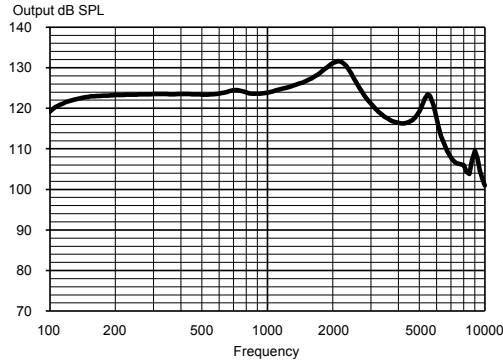

S4-VSD-P

MAXIMUM OUTPUT - EAR SIMULATOR

IEC 60118-0