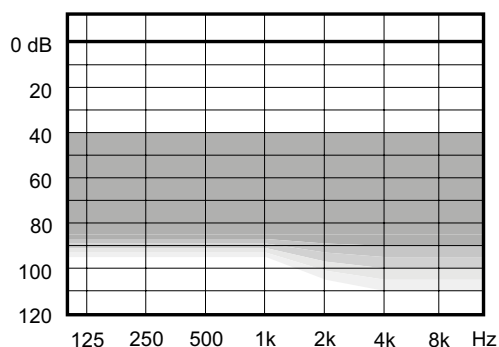

# WIDEX SUPER™ 440 RIC WITH P-RECEIVER AND FM OPTION

Wireless receiver-in-canal model.

Moderate to severe hearing loss.

## SUGGESTED FITTING RANGE