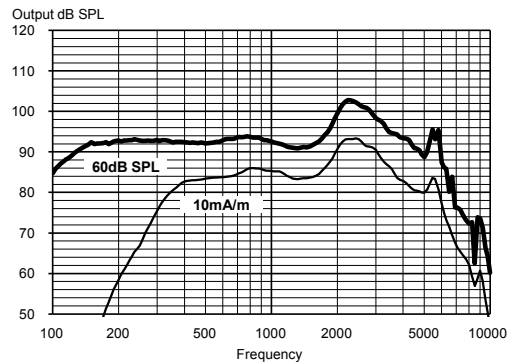

OUTPUT - 2CC COUPLER

IEC 60118-7 / ANSI S3.22-2003

Technical data Typical data obtained through standard pure tone measurements.
Hearing aid set to Compass Test mode 1, unless stated otherwise.
Measured using a standard ITE coupler and a custom ear-tip.

		IEC 60118-0	ANSI S3.22-2003 / IEC 60118-7
OSPL90	2500 Hz	127 dB SPL	118 dB SPL
	Peak	132 dB SPL	123 dB SPL
	Average	126 dB SPL	119 dB SPL
Acoustic output (Input 60 dB SPL)	2500 Hz	111 dB SPL	101 dB SPL
	Peak	112 dB SPL	103 dB SPL
	Average	101 dB SPL	96 dB SPL
Max gain (Input 50 dB SPL, Compass Max gain test mode)	2500 Hz	68 dB	59 dB
	Peak	72 dB	64 dB
	Average	68 dB	59 dB
Telecoil output (Input 10 mA/m)	2500 Hz	103 dB SPL	93 dB SPL
	Peak	103 dB SPL	93 dB SPL
	Average	93 dB SPL	88 dB SPL
Frequency range		100 Hz - 9400 Hz	100 Hz - 7100 Hz
Harmonic distortion (Input 70 dB SPL)	500 Hz	0.2%	0.2%
	800 Hz	0.6%	0.4%
	1600 Hz	0.1%	0.1%
Equivalent input noise		17 dB SPL	20 dB SPL
Battery drain (stand by)		1.15 mA	1.15 mA
Battery drain		1.16 mA	1.19 mA
Battery life / hours (Type 675 Zn-Air, 600 mAh)		515 (>475)	505 (>460)
Mobile phone immunity		IRIL: -8/-18 dB SPL	U-rating: M3 / T3